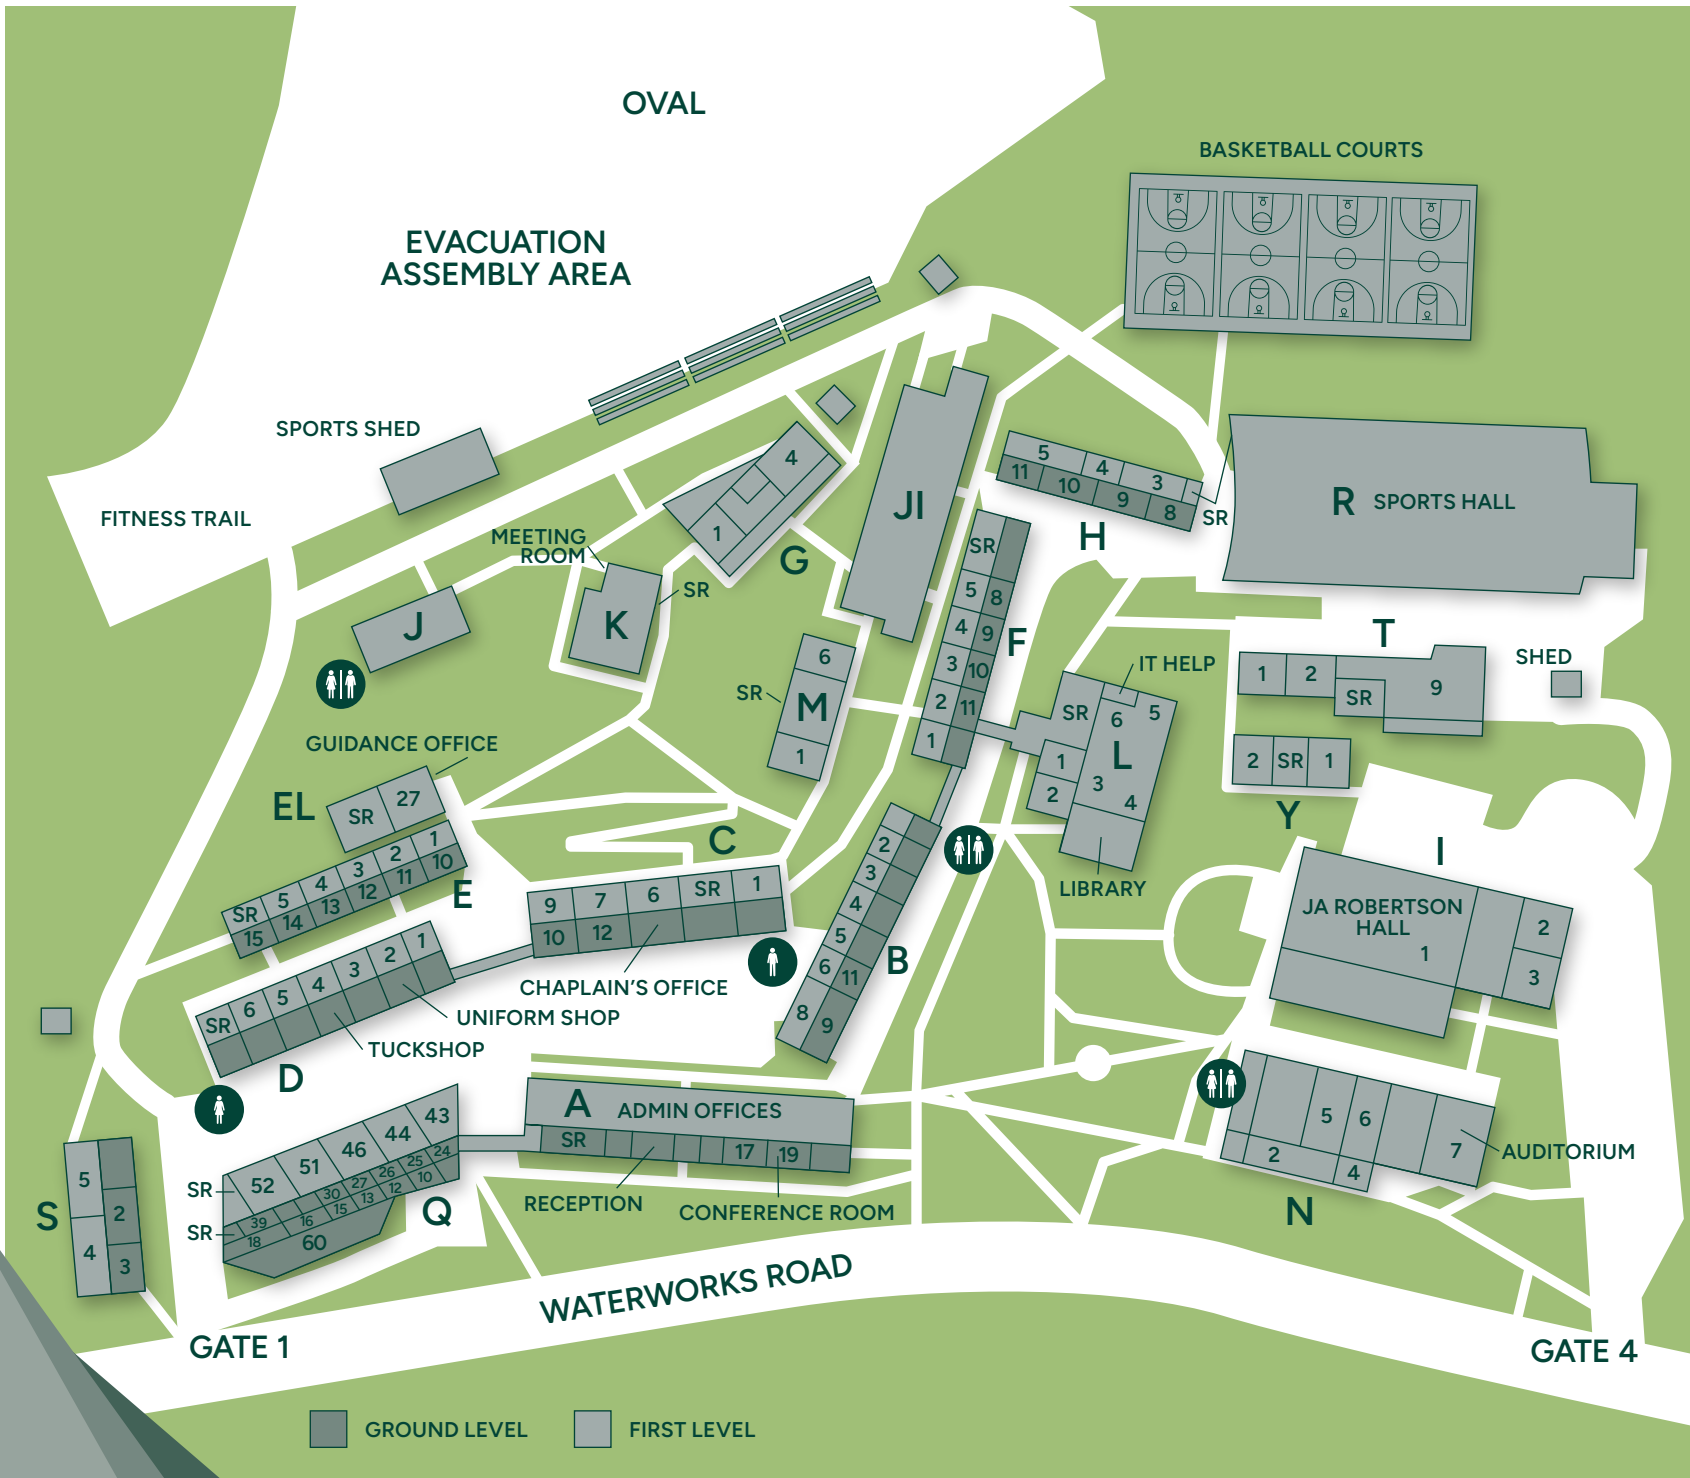

SCHOOL MAP

- A: Administration, Teaching & Learning Institute, Conference Room
- B: Classrooms
- C: Languages, Science labs
- D: Tuckshop, Uniform Shop, Classrooms
- E: Wellbeing Hub 1, Classrooms
- EL: Wellbeing Hub 2, Classrooms
- F: English & Humanities Classrooms
- G: Art Gallery, Art Classrooms
- H: Food Technology, Humanities
- I: J.A. Robertson Hall
- J: Toilet Block, Community Garden
- JI: Classrooms
- K: Leadership Training Centre
- L: Library, IT Help
- M: Media Arts Classrooms
- N: Auditorium, Music Classrooms, AMPed
- Q: Science, Maths & Stem Classrooms, Performance and Pathways, LAUNCH
- R: Sports Hall, EVP
- S: Maths & Science Classrooms
- T: Design Technology Classrooms
- Y: Classrooms