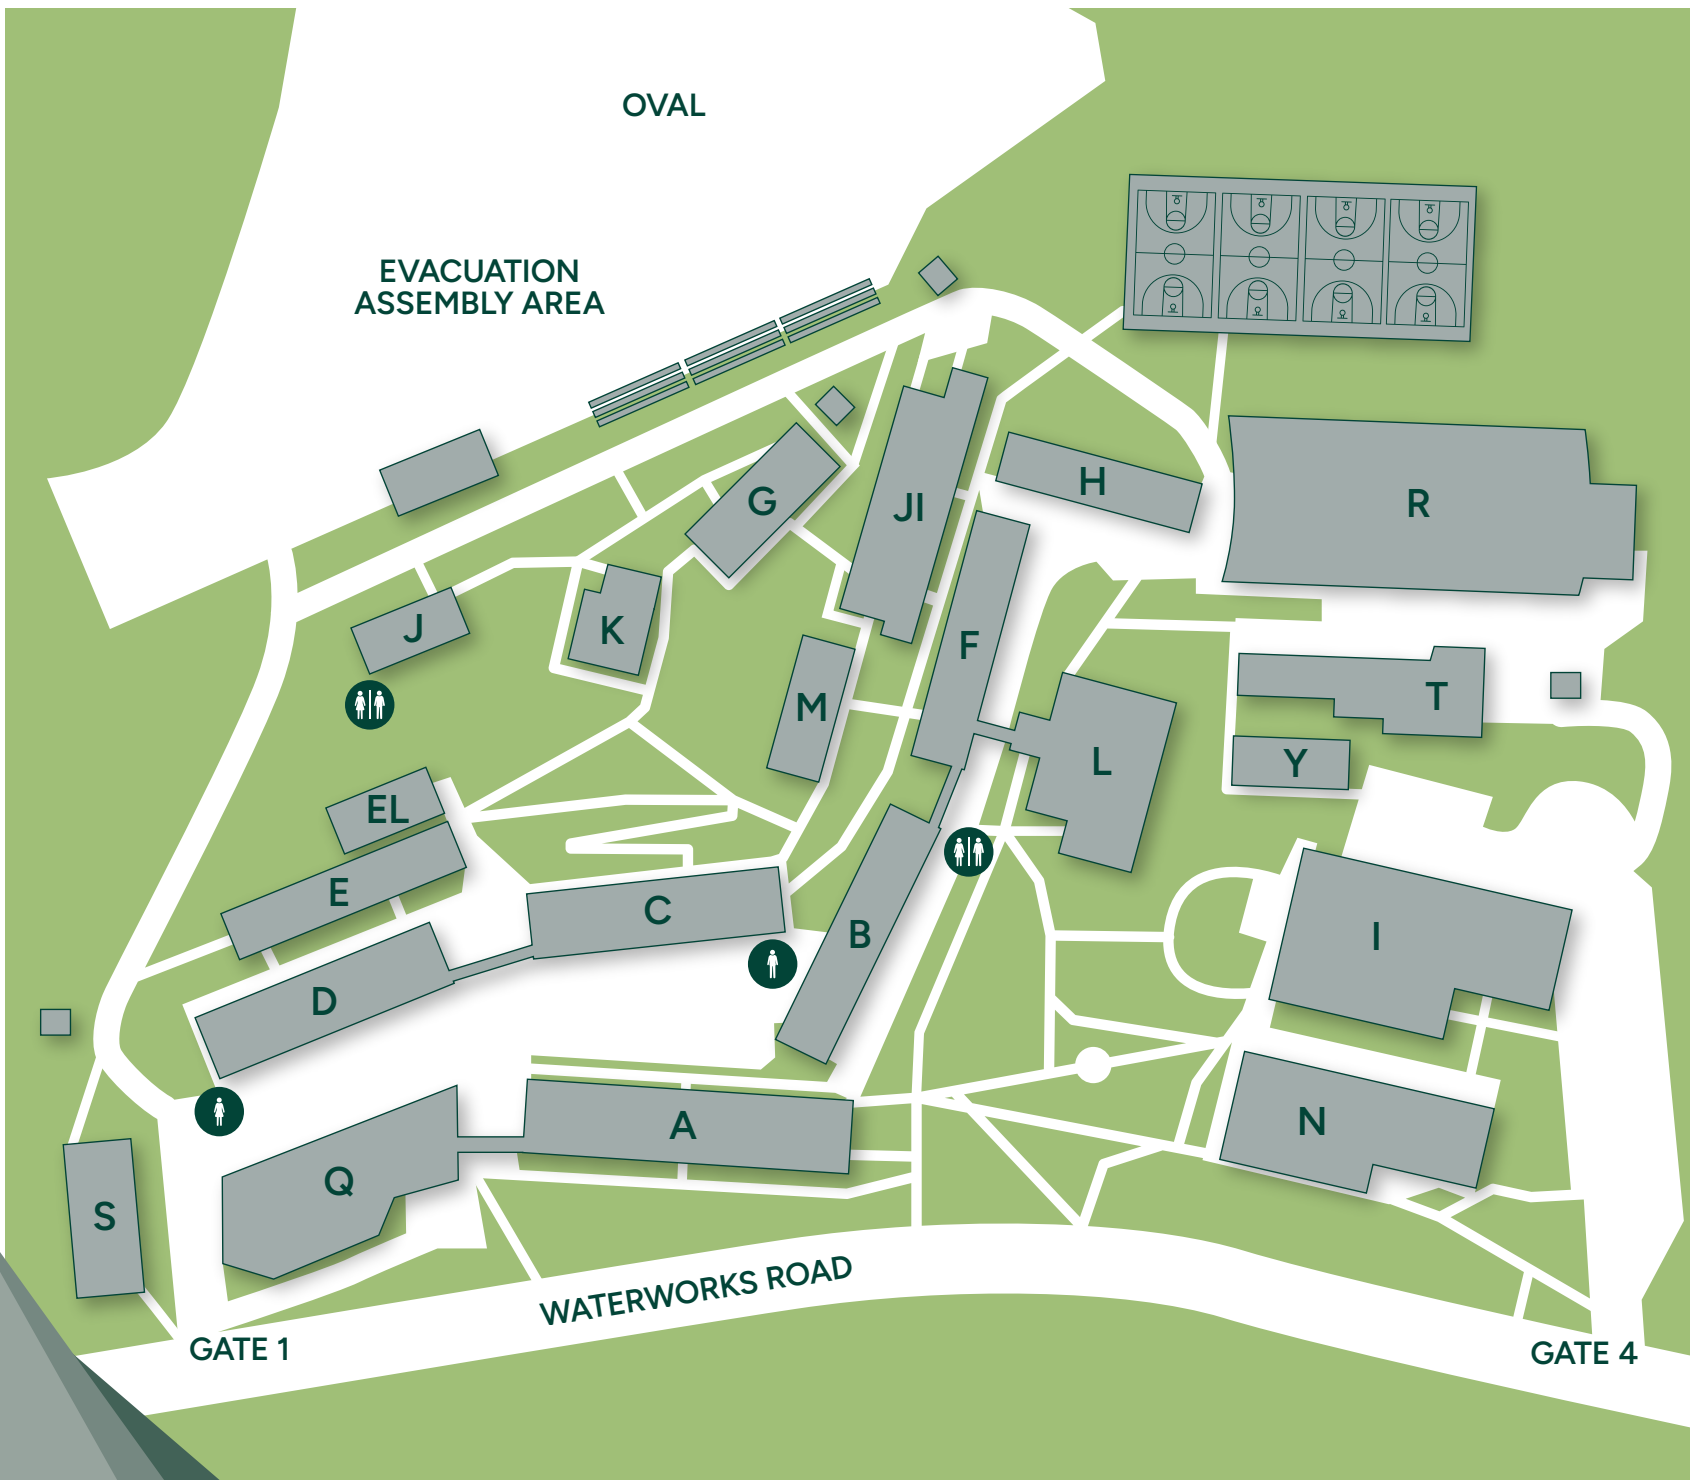

SCHOOL MAP

- A: Administration, Teaching & Learning Institute, Conference Room
- B: Classrooms
- C: Langauges, Science labs
- D: Tuckshop, Uniform Shop, Classrooms
- E: Wellbeing Hub 1, Classrooms
- EL: Wellbeing Hub 2, Classrooms
- F: English & Humanities Classrooms
- G: Art Gallery, Art Classrooms
- H: Food Technology, Humanities
- I: J.A. Robertson Hall
- J: Toilet Block, Community Garden
- JI: Classrooms
- K: Leadership Training Centre
- L: Library, IT Help
- M: Media Arts Classrooms
- N: Auditorium, Music Classrooms, AMPed
- Q: Science, Maths & Stem Classrooms, Performance and Pathways, LAUNCH
- R: Sports Hall, EVP
- S: Maths & Science Classrooms
- T: Design Technology Classrooms
- Y: Classrooms